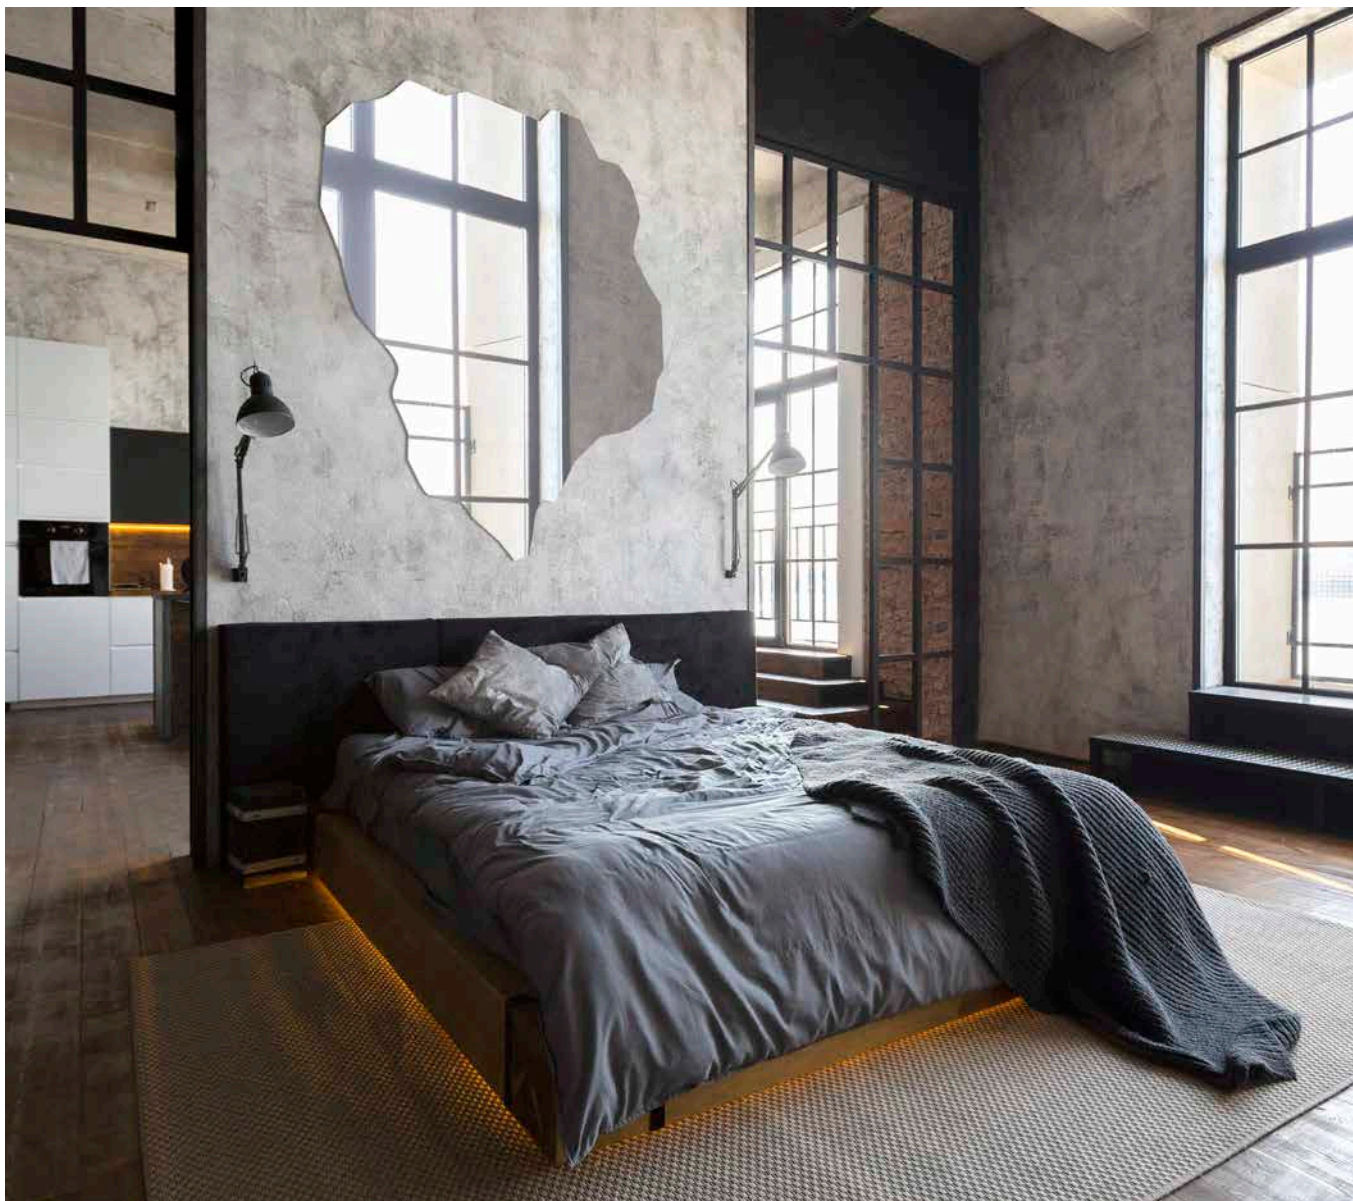

NOVEDADES 2021

**ORGANIC
MIRRORS
COLLECTION**

lunatic.

ORGANIC COLLECTION

W x H cm
85 x 110 cm

PVP
271,15 €

PVP: Precios cliente
final sin IVA.

PVP: Final client prices
VAT not included.