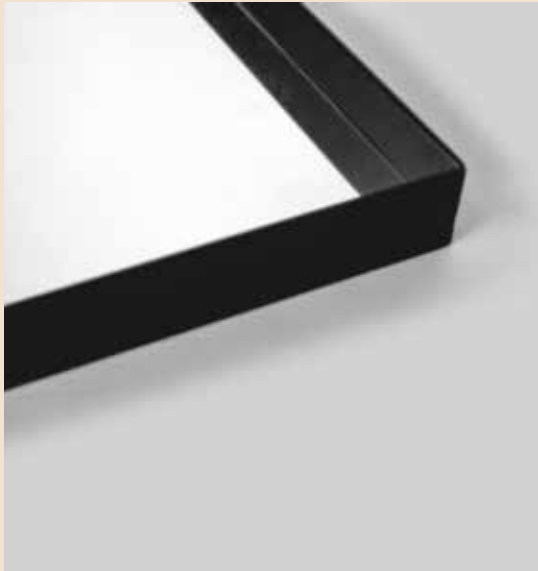

Frame

ESPEJO CON CANTOS RECTOS Y MARCO ALUMINIO.

Espejo con cantos rectos y marco aluminio . Se fabrica a medida, lo que convierte al espejo Frame en una solución para tu cuarto de baño, salón, recibidor y vestidor. Marco de aluminio pintado de 4 cm y cristal 4 mm.

Mirror with straight edges and aluminum frame. It is made to measure, which makes the Frame mirror a solution for your bathroom, living room, hall and dressing room. 4 cm painted aluminum frame and 4 mm glass.

CRISTAL ACABADOS

GRIS FUME Y COBRE + 90 E PVP

GLASS FINISHES

SMOKE GRAY AND COPPER + 90 E PVP

TARIFA A MEDIDA

CONCEPTO	REFERENCIA	TAMAÑO	COLOR	PVP / M2	PROFUNDIDAD
Espejo con marco aluminio	LUN042	A medida	BL / NE	440 € / M2	4CM
Espejo con marco aluminio	LUN043	A medida	ORO / COBRE	540 € / M2	4CM