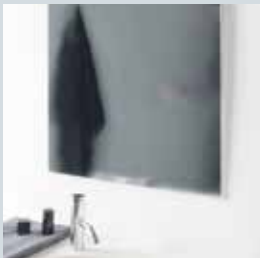

ANTIVAHÓ

Sistema eléctrico antivaho de fácil instalación certificado.

Incluye montaje

Description: Easy-to-install anti-fog electrical system.

Dimension: 40 x 40 cm | 220-230 V | 36 W | Certified.

REF.: LUN073 - PVP: 49 EUR

ETERNITY

Tratamiento anticorrosión opcional para todos los modelos que permita aplicarlos .

Description: Optional anti-corrosion treatment for all models to allow application.

Dimension: 40 x 40 cm | 220-230 V | 36 W | Certified.

REF.: LUN074 - PVP: 89 EUR